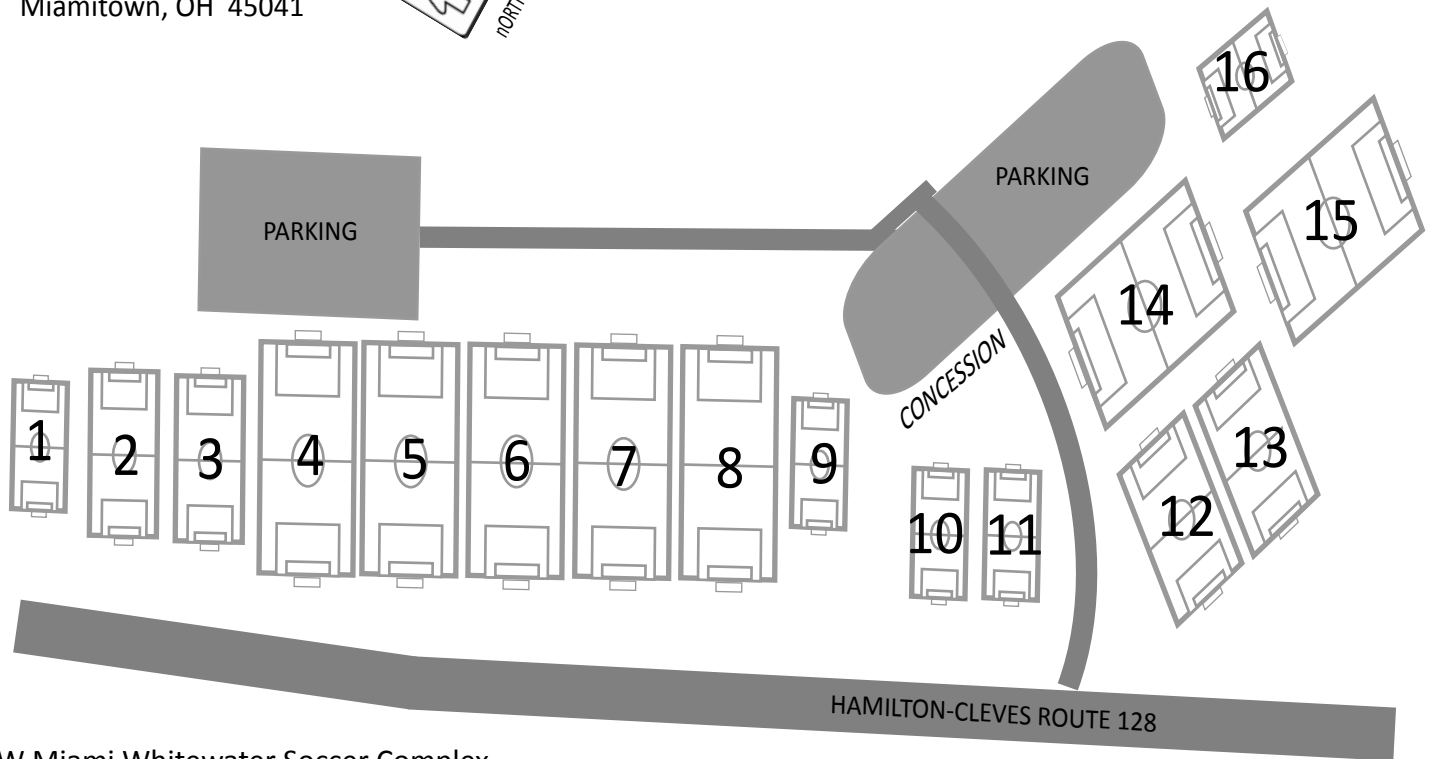

## TFA SOUTH COMPLEX 2011 FIELDS

## MIAMI WHITEWATER SOCCER COMPLEX 2011 FIELDS

8715 State Rt 128  
Miamitown, OH 45041

WW Miami Whitewater Soccer Complex

Take I-275 to I-74 to Hamilton/Cleves Exit 7 (Rt. 128). Go north on Rt. 128 and for approximately 1.6 miles. Fields will be on the right.