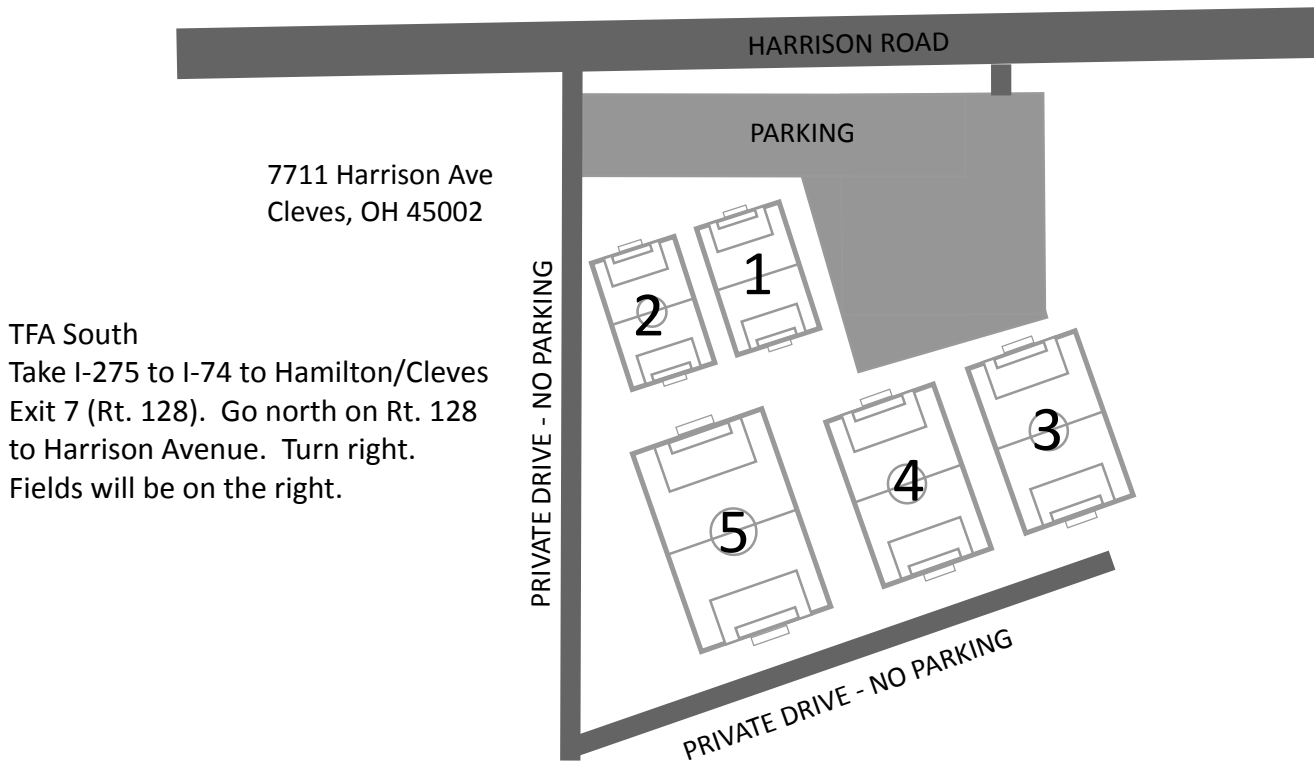

## TFA SOUTH COMPLEX 2011 FIELDS

## MIAMI WHITEWATER SOCCER COMPLEX 2011 FIELDS

8715 State Rt 128  
Miamitown, OH 45041

WW Miami Whitewater Soccer Complex

Take I-275 to I-74 to Hamilton/Cleves Exit 7 (Rt. 128). Go north on Rt. 128 and for approximately 1.6 miles. Fields will be on the right.